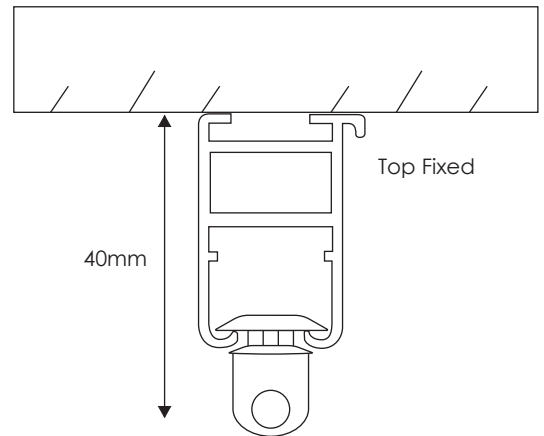

Square30 Tracks

All dimensions in millimetres unless otherwise stated

TRACK PACKS

- 1.5m/59" Pack**
(1 x Track, 3 x Bracket, 2 x End Cap Finials, 22 x Gliders, 2 x End Stops)
- 1.8m/71" Pack**
(1 x Track, 4 x Bracket, 2 x End Cap Finials, 26 x Gliders, 2 x End Stops)
- 2.4m/94" Pack**
(1 x Track, 5 x Bracket, 2 x End Cap Finials, 34 x Gliders, 2 x End Stops)
- 3.0m/118" Pack**
(1 x Track, 6 x Bracket, 2 x End Cap Finials, 42 x Gliders, 2 x End Stops)
- 3.6m/142" Pack**
(2 x 1.8m Tracks, 7 x Bracket, 2 x End Cap Finials, 50 x Gliders, 2 x End Stops, 1 x Joiner/Cover)
- 4.8m/189" Pack**
(2 x 2.4m Tracks, 9 x Bracket, 2 x End Cap Finials, 68 x Gliders, 2 x End Stops, 1 x Joiner/Cover)
- 6.0m/236" Pack**
(2 x 3.0m Tracks, 11 x Bracket, 2 x End Cap Finials, 84 x Gliders, 2 x End Stops, 1 x Joiner/Cover)
- 7.2m/283" Pack**
(3 x 2.4m Tracks, 13 x Bracket, 2 x End Cap Finials, 100 x Gliders, 2 x End Stops, 2 x Joiner/Covers)
- 9.0m/354" Pack**
(3 x 3.0m Tracks, 16 x Bracket, 2 x End Cap Finials, 126 x Gliders, 2 x End Stops, 2 x Joiner/Covers)