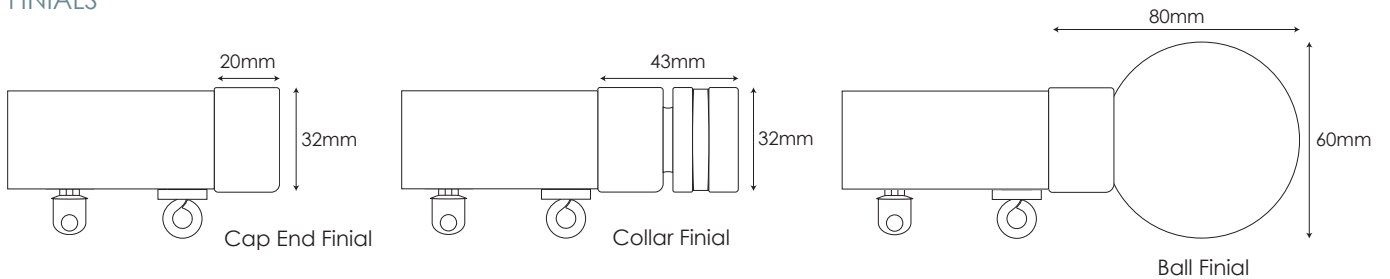

Square30 Tracks

All dimensions in millimetres unless otherwise stated

TRACK PACKS

- **1.5m/59" Pack**
  (1 x Track, 3 x Bracket, 2 x End Cap Finials, 22 x Gliders, 2 x End Stops)
- **1.8m/71" Pack**
  (1 x Track, 4 x Bracket, 2 x End Cap Finials, 26 x Gliders, 2 x End Stops)
- **2.4m/94" Pack**
  (1 x Track, 5 x Bracket, 2 x End Cap Finials, 34 x Gliders, 2 x End Stops)
- **3.0m/118" Pack**
  (1 x Track, 6 x Bracket, 2 x End Cap Finials, 42 x Gliders, 2 x End Stops)
- **3.6m/142" Pack**
  (2 x 1.8m Tracks, 7 x Bracket, 2 x End Cap Finials, 50 x Gliders, 2 x End Stops, 1 x Joiner/Cover)
- **4.8m/189" Pack**
  (2 x 2.4m Tracks, 9 x Bracket, 2 x End Cap Finials, 68 x Gliders, 2 x End Stops, 1 x Joiner/Cover)
- **6.0m/236" Pack**
  (2 x 3.0m Tracks, 11 x Bracket, 2 x End Cap Finials, 84 x Gliders, 2 x End Stops, 1 x Joiner/Cover)
- **7.2m/283" Pack**
  (3 x 2.4m Tracks, 13 x Bracket, 2 x End Cap Finials, 100 x Gliders, 2 x End Stops, 2 x Joiner/Covers)
- **9.0m/354" Pack**
  (3 x 3.0m Tracks, 16 x Bracket, 2 x End Cap Finials, 126 x Gliders, 2 x End Stops, 2 x Joiner/Covers)

FINIALS

BRACKETS