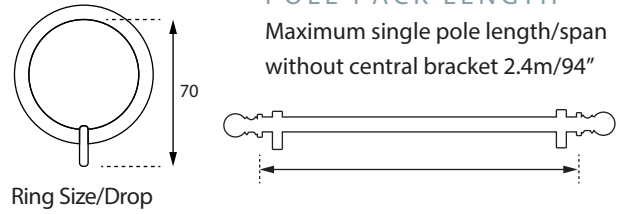

# 32MM METAL POLES

All dimensions in millimetres unless otherwise stated

## POLE PACKS

- 1.5m/59" Pole Pack (2 brackets, 2 finials, pole, 16 rings, screws)
- 2.0m/78" Pole Pack (2 brackets, 2 finials, pole, 20 rings, screws)
- 2.4m/94" Pole Pack (2 brackets, 2 finials, pole, 24 rings, screws)
- 3.0m/118" Pole Pack (3 brackets, 2 finials, 2 poles, 30 rings, screws)
- 4.0m/157" Pole Pack (3 brackets, 2 finials, 2 poles, 40 rings, screws)
- 4.8m/189" Pole Pack (3 brackets, 2 finials, 2 poles, 48 rings, screws)

## POLE PACK LENGTH

Maximum single pole length/span without central bracket 2.4m/94"