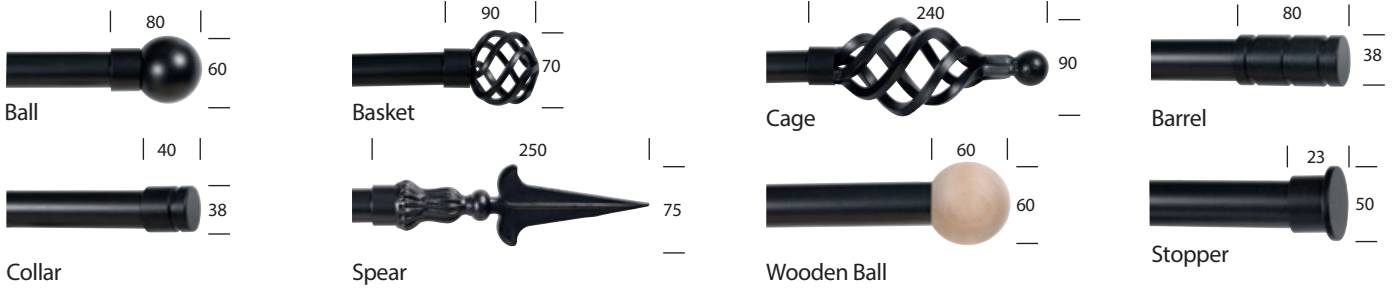

# 32MM METAL POLES

All dimensions in millimetres unless otherwise stated

## POLE PACKS

- 1.5m/59" Pole Pack (2 brackets, 2 finials, pole, 16 rings, screws)
- 2.0m/78" Pole Pack (2 brackets, 2 finials, pole, 20 rings, screws)
- 2.4m/94" Pole Pack (2 brackets, 2 finials, pole, 24 rings, screws)
- 3.0m/118" Pole Pack (3 brackets, 2 finials, 2 poles, 30 rings, screws)
- 4.0m/157" Pole Pack (3 brackets, 2 finials, 2 poles, 40 rings, screws)
- 4.8m/189" Pole Pack (3 brackets, 2 finials, 2 poles, 48 rings, screws)

## POLE PACK LENGTH

Maximum single pole length/span without central bracket 2.4m/94"