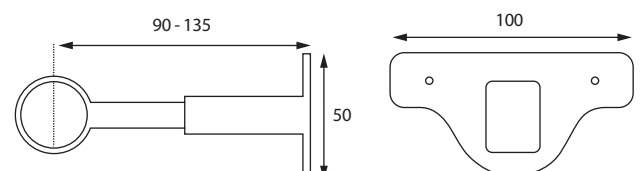

## POLE PACKS

- 1.5m/59" Pole Pack (2 brackets, 2 finials, pole, 16 rings, screws)
- 2.0m/78" Pole Pack (2 brackets, 2 finials, pole, 20 rings, screws)
- 2.4m/94" Pole Pack (2 brackets, 2 finials, pole, 24 rings, screws)
- 3.0m/118" Pole Pack (3 brackets, 2 finials, 2 poles, 30 rings, screws)
- 4.0m/157" Pole Pack (3 brackets, 2 finials, 2 poles, 40 rings, screws)
- 4.8m/189" Pole Pack (3 brackets, 2 finials, 2 poles, 48 rings, screws)

## POLE PACK LENGTH

Maximum single pole length/span without central bracket 2.4m/94"

## BRACKETS

Standard Pole End Bracket

Standard Pole Centre Bracket

Recess Bracket

Ceiling Fix Bracket

Extension End Bracket

Extension Centre Bracket

32/19 Double End Bracket

Adjustable Loop End Bracket

32/19 Double Centre Bracket

Adjustable Loop Centre Bracket