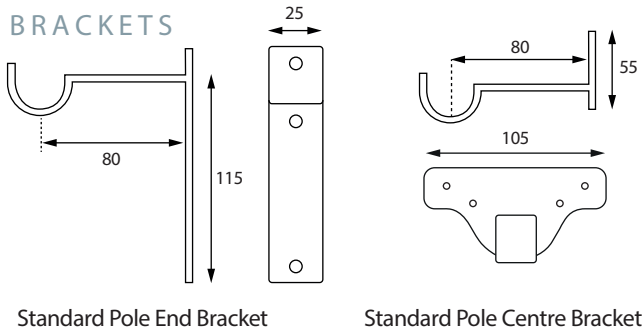

32MM METAL POLES

All dimensions in millimetres unless otherwise stated

FINIALS

POLE PACKS

- 1.5m/59" Pole Pack (2 brackets, 2 finials, pole, 16 rings, screws)
- 2.0m/78" Pole Pack (2 brackets, 2 finials, pole, 20 rings, screws)
- 2.4m/94" Pole Pack (2 brackets, 2 finials, pole, 24 rings, screws)
- 3.0m/118" Pole Pack (3 brackets, 2 finials, 2 poles, 30 rings, screws)
- 4.0m/157" Pole Pack (3 brackets, 2 finials, 2 poles, 40 rings, screws)
- 4.8m/189" Pole Pack (3 brackets, 2 finials, 2 poles, 48 rings, screws)

POLE PACK LENGTH

Maximum single pole length/span without central bracket 2.4m/94"

BRACKETS