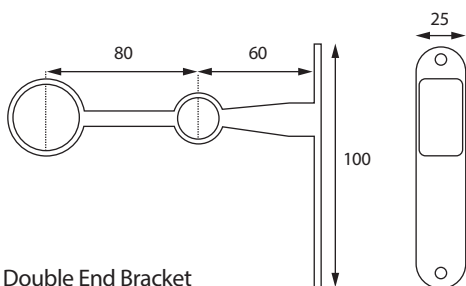

## POLE PACKS

- 1.5m/59" Pole Pack (2 brackets, 2 finials, pole, 16 rings, screws)
- 2.0m/78" Pole Pack (2 brackets, 2 finials, pole, 20 rings, screws)
- 2.4m/94" Pole Pack (2 brackets, 2 finials, pole, 24 rings, screws)
- 3.0m/118" Pole Pack (3 brackets, 2 finials, 2 poles, 30 rings, screws)
- 4.0m/157" Pole Pack (3 brackets, 2 finials, 2 poles, 40 rings, screws)
- 4.8m/189" Pole Pack (3 brackets, 2 finials, 2 poles, 48 rings, screws)

## POLE PACK LENGTH

Maximum single pole length/span without central bracket 2.4m/94"

## BRACKETS

Standard Pole End Bracket

Standard Pole Centre Bracket

Recess Bracket

Ceiling Fix Bracket

Extension End Bracket

Extension Centre Bracket

32/19 Double End Bracket

Adjustable Loop End Bracket

32/19 Double Centre Bracket

Adjustable Loop Centre Bracket