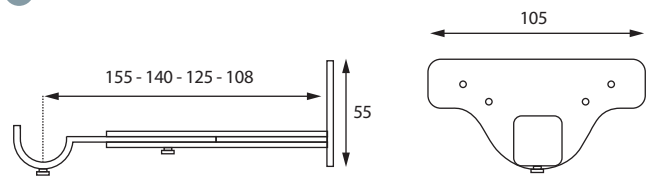

## POLE PACKS

- 1.5m/59" Pole Pack (2 brackets, 2 finials, pole, 16 rings, screws)
- 2.0m/78" Pole Pack (2 brackets, 2 finials, pole, 20 rings, screws)
- 2.4m/94" Pole Pack (2 brackets, 2 finials, pole, 24 rings, screws)
- 3.0m/118" Pole Pack (3 brackets, 2 finials, 2 poles, 30 rings, screws)
- 4.0m/157" Pole Pack (3 brackets, 2 finials, 2 poles, 40 rings, screws)
- 4.8m/189" Pole Pack (3 brackets, 2 finials, 2 poles, 48 rings, screws)

## POLE PACK LENGTH

Maximum single pole length/span without central bracket 2.4m/94"

## BRACKETS

Standard Pole End Bracket

Standard Pole Centre Bracket

Recess Bracket

Ceiling Fix Bracket

Extension End Bracket

Extension Centre Bracket

32/19 Double End Bracket

Adjustable Loop End Bracket

32/19 Double Centre Bracket

Adjustable Loop Centre Bracket