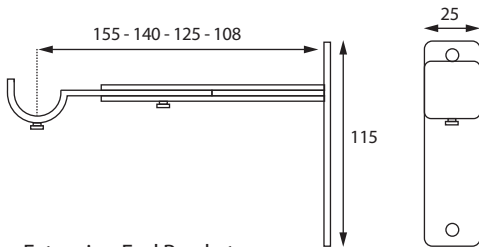

## POLE PACKS

- 1.5m/59" Pole Pack (2 brackets, 2 finials, pole, 16 rings, screws)
- 2.0m/78" Pole Pack (2 brackets, 2 finials, pole, 20 rings, screws)
- 2.4m/94" Pole Pack (2 brackets, 2 finials, pole, 24 rings, screws)
- 3.0m/118" Pole Pack (3 brackets, 2 finials, 2 poles, 30 rings, screws)
- 4.0m/157" Pole Pack (3 brackets, 2 finials, 2 poles, 40 rings, screws)
- 4.8m/189" Pole Pack (3 brackets, 2 finials, 2 poles, 48 rings, screws)

## POLE PACK LENGTH

Maximum single pole length/span without central bracket 2.4m/94"

## BRACKETS

Standard Pole End Bracket

Standard Pole Centre Bracket

Recess Bracket

Ceiling Fix Bracket

Extension End Bracket

Extension Centre Bracket

32/19 Double End Bracket

Adjustable Loop End Bracket

32/19 Double Centre Bracket

Adjustable Loop Centre Bracket