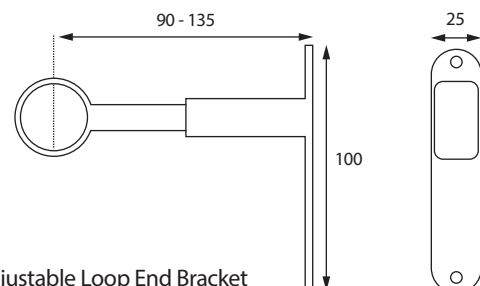

## POLE PACKS

- 1.5m/59" Pole Pack (2 brackets, 2 finials, pole, 16 rings, screws)
- 2.0m/78" Pole Pack (2 brackets, 2 finials, pole, 20 rings, screws)
- 2.4m/94" Pole Pack (2 brackets, 2 finials, pole, 24 rings, screws)
- 3.0m/118" Pole Pack (3 brackets, 2 finials, 2 poles, 30 rings, screws)
- 4.0m/157" Pole Pack (3 brackets, 2 finials, 2 poles, 40 rings, screws)
- 4.8m/189" Pole Pack (3 brackets, 2 finials, 2 poles, 48 rings, screws)

## POLE PACK LENGTH

Maximum single pole length/span without central bracket 2.4m/94"

## BRACKETS

Standard Pole End Bracket

Standard Pole Centre Bracket

Recess Bracket

Ceiling Fix Bracket

Extension End Bracket

Extension Centre Bracket

32/19 Double End Bracket

Adjustable Loop End Bracket

32/19 Double Centre Bracket

Adjustable Loop Centre Bracket