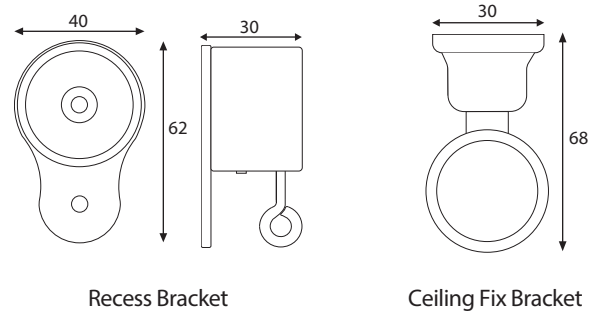

## POLE PACKS

- 1.5m/59" Pole Pack (2 brackets, 2 finials, pole, 16 rings, screws)
- 2.0m/78" Pole Pack (2 brackets, 2 finials, pole, 20 rings, screws)
- 2.4m/94" Pole Pack (2 brackets, 2 finials, pole, 24 rings, screws)
- 3.0m/118" Pole Pack (3 brackets, 2 finials, 2 poles, 30 rings, screws)
- 4.0m/157" Pole Pack (3 brackets, 2 finials, 2 poles, 40 rings, screws)
- 4.8m/189" Pole Pack (3 brackets, 2 finials, 2 poles, 48 rings, screws)

## POLE PACK LENGTH

Maximum single pole length/span without central bracket 2.4m/94"

## BRACKETS

Standard Pole End Bracket

Standard Pole Centre Bracket

Recess Bracket

Ceiling Fix Bracket

Extension End Bracket

Extension Centre Bracket

32/19 Double End Bracket