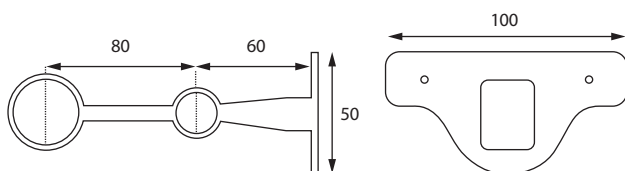

## POLE PACKS

- 1.5m/59" Pole Pack (2 brackets, 2 finials, pole, 16 rings, screws)
- 2.0m/78" Pole Pack (2 brackets, 2 finials, pole, 20 rings, screws)
- 2.4m/94" Pole Pack (2 brackets, 2 finials, pole, 24 rings, screws)
- 3.0m/118" Pole Pack (3 brackets, 2 finials, 2 poles, 30 rings, screws)
- 4.0m/157" Pole Pack (3 brackets, 2 finials, 2 poles, 40 rings, screws)
- 4.8m/189" Pole Pack (3 brackets, 2 finials, 2 poles, 48 rings, screws)

## POLE PACK LENGTH

Maximum single pole length/span without central bracket 2.4m/94"

## BRACKETS

Standard Pole End Bracket

Standard Pole Centre Bracket

Recess Bracket

Ceiling Fix Bracket

Extension End Bracket

Extension Centre Bracket

32/19 Double End Bracket

Adjustable Loop End Bracket

32/19 Double Centre Bracket

Adjustable Loop Centre Bracket